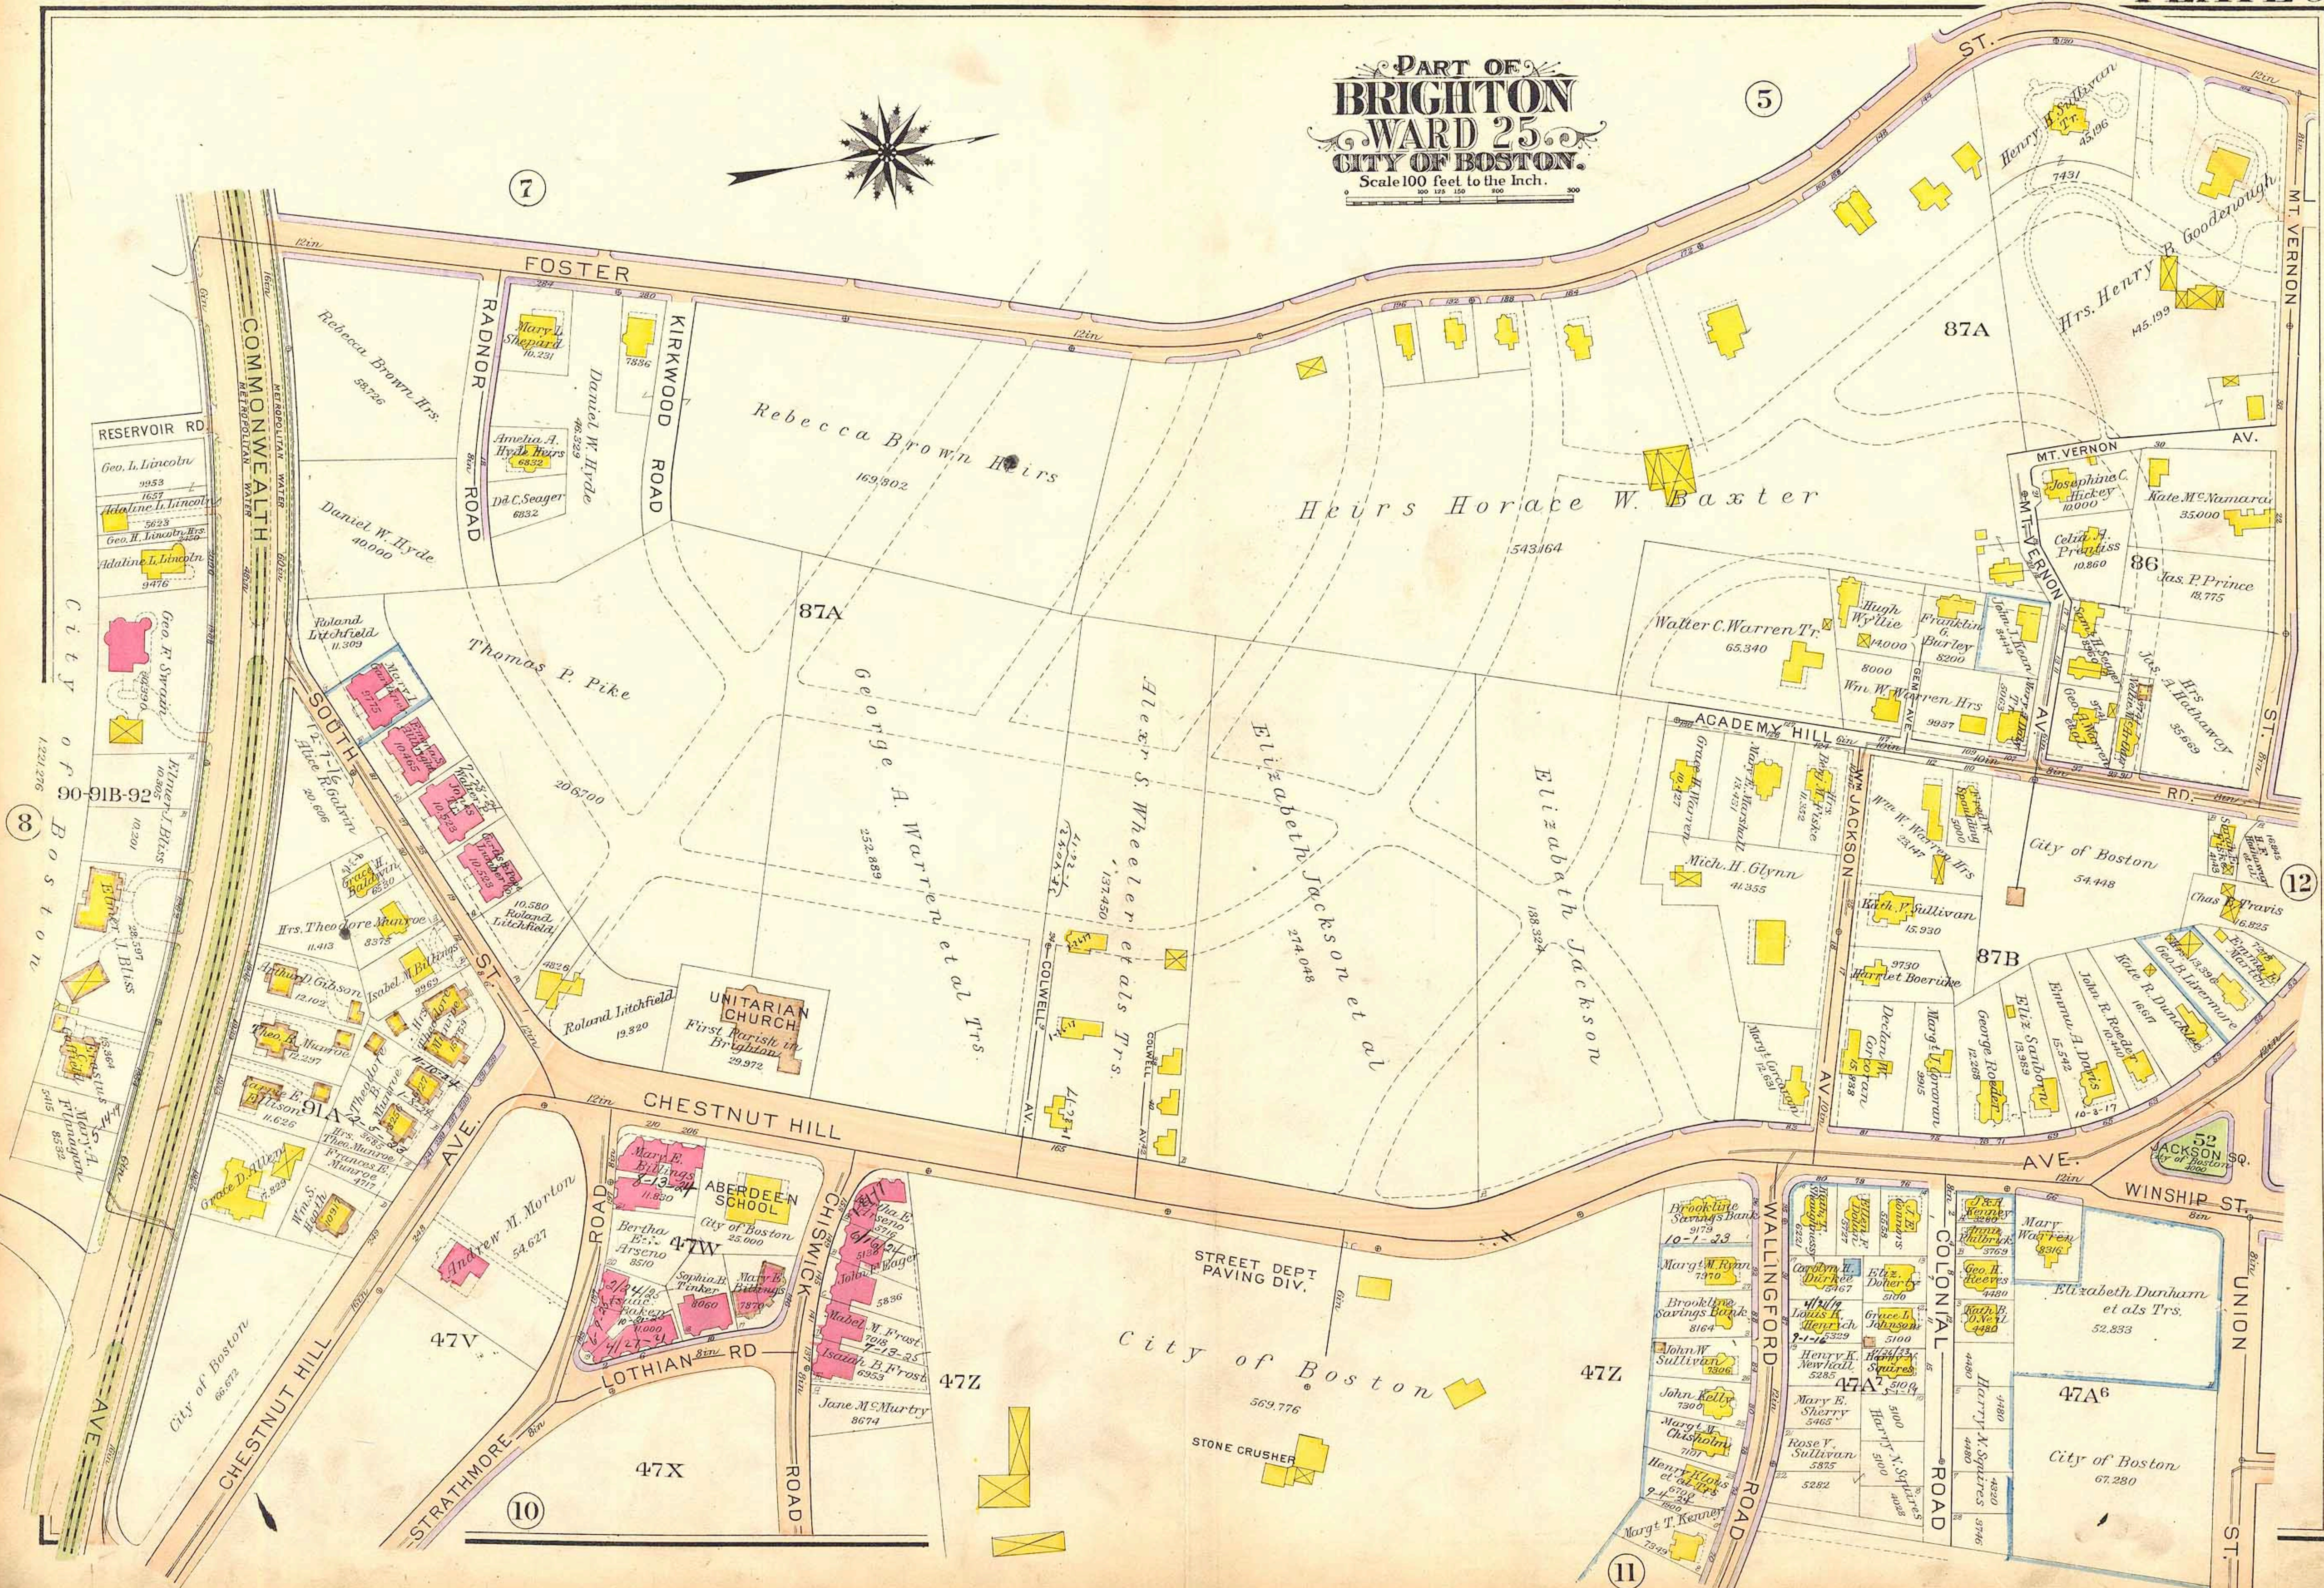

PART OF
BRIGHTON
WARD 25.
CITY OF BOSTON.
Scale 100 feet to the Inch.

7

5

City of Boston
1,221,276
90-91B-92
8

8

12

10

11

Map labels including street names (FOSTER, KIRKWOOD ROAD, CHESTNUT HILL, STRATHMORE ROAD, COLWELL AV., WINSHIP ST., UNION ST., WALLINGFORD ROAD, COLONIAL ROAD), lot numbers (87A, 87B, 47V, 47W, 47X, 47Z, 47A, 47A⁶), and owner names (Rebecca Brown Hirs, Heirs Horace W. Baxter, Elizabeth Jackson et al, etc.).