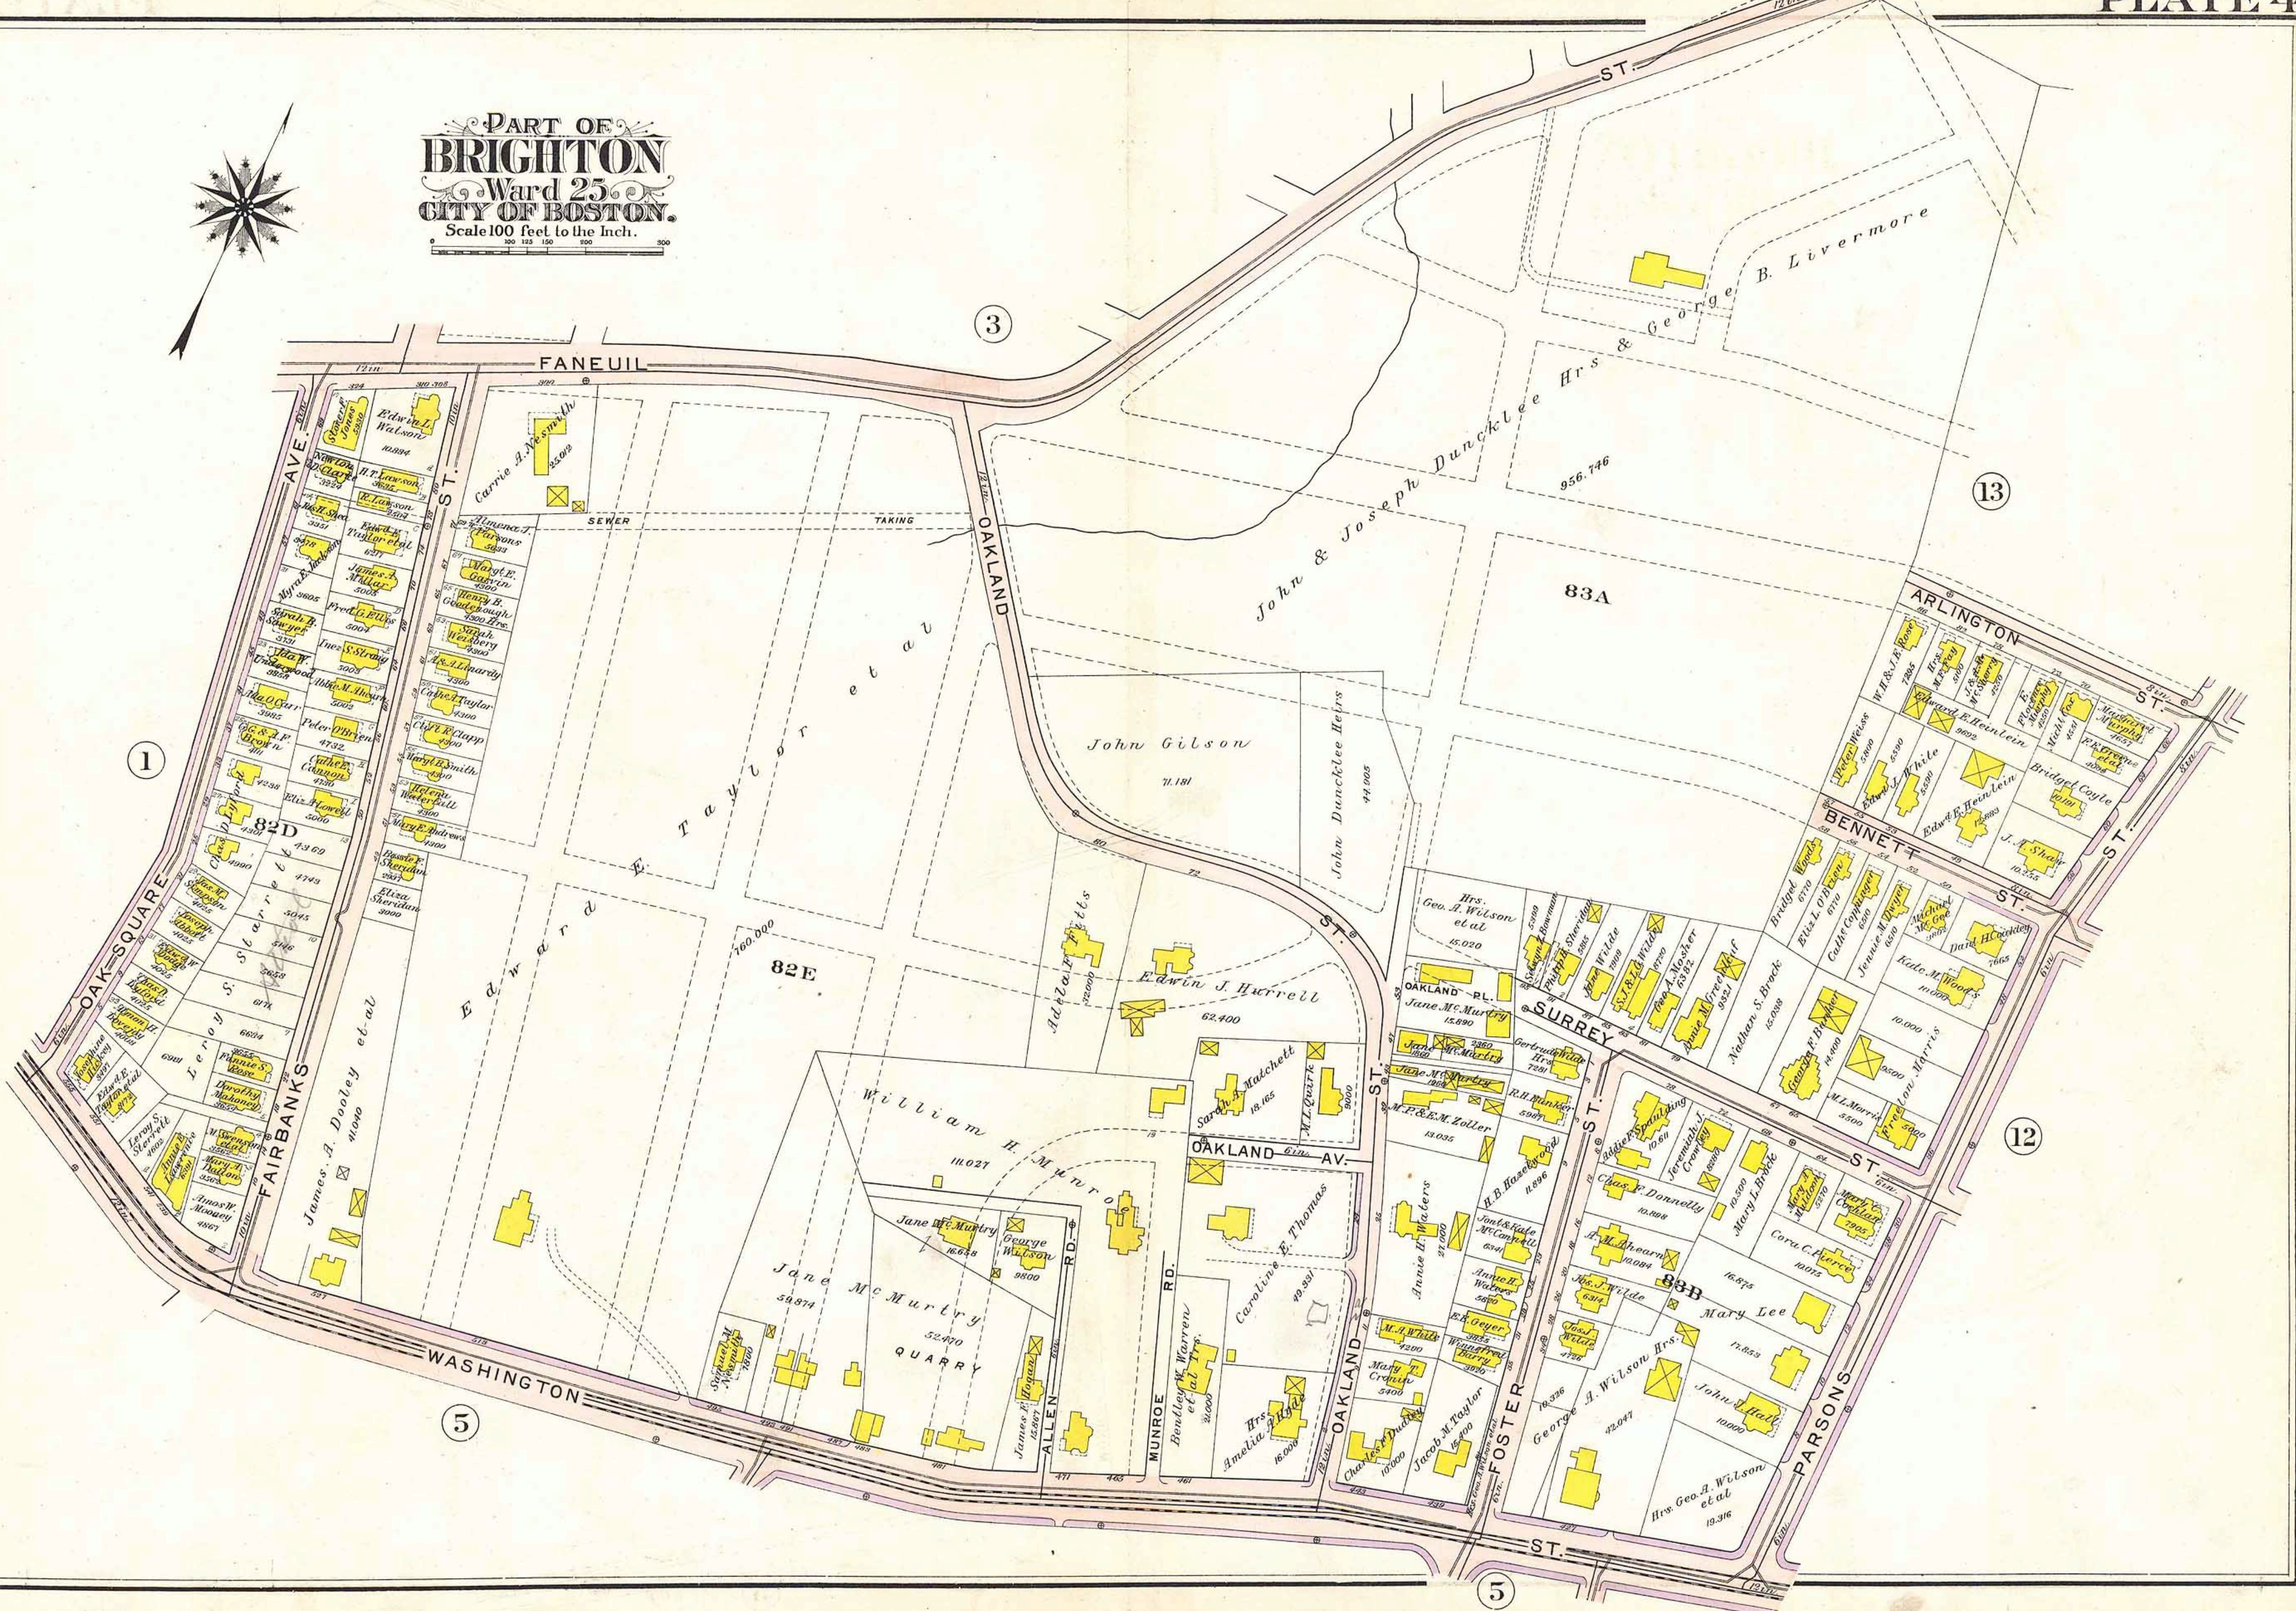

PART OF  
**BRIGHTON**  
Ward 25  
CITY OF BOSTON.  
Scale 100 feet to the Inch.

1

3

13

12

5

5

FANEUIL ST.